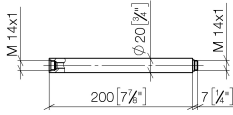

12 120 970

Fits: IMO, LULU, MADISON, MEM, TARA,  
CL.1, LISSÉ, VAIA, META, CYO

Extension for shower with fixed riser 200 mm - Brushed Light Gold

---

IMO

12 120 970

12 120 970

mm [inches]

12 120 970

Spare parts list

No.	Item Number	Name	Quantity used	Delivery time
1	90 14 10 011 00 90	seal	1	2
2	09 24 04 180-27	extension	1	60