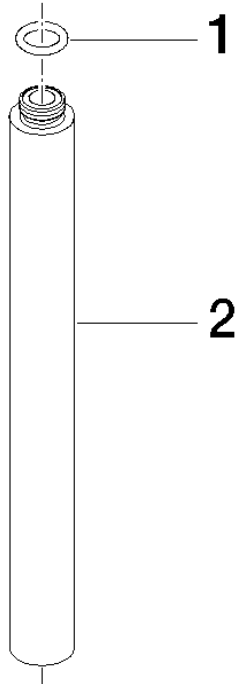

12 120 970

Fits: IMO, LULU, MADISON, MEM, TARA,  
CL.1, LISSÉ, VAIA, META, CYO

Extension for shower with fixed riser 200 mm - Brushed Light Gold

---

IMO

12 120 970

12 120 970

mm [inches]

12 120 970

Spare parts list

No.	Item Number	Name	Quantity used	Delivery time
1	90 14 10 011 00 90	seal	1	2
2	09 24 04 180-27	extension	1	60